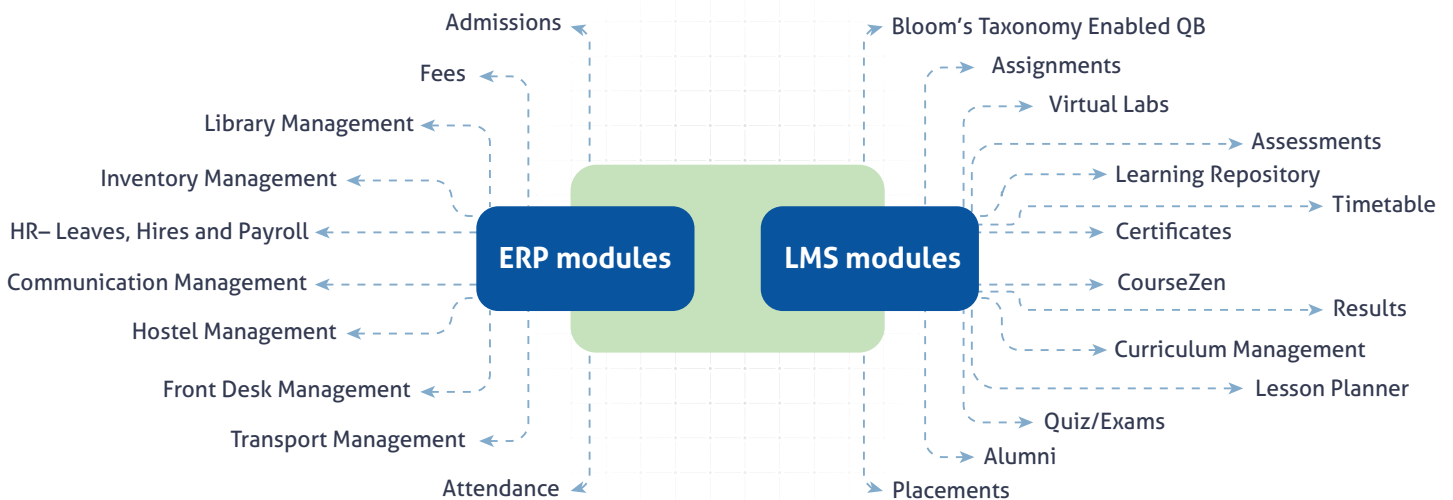

Built for Empowering Administration and Learning