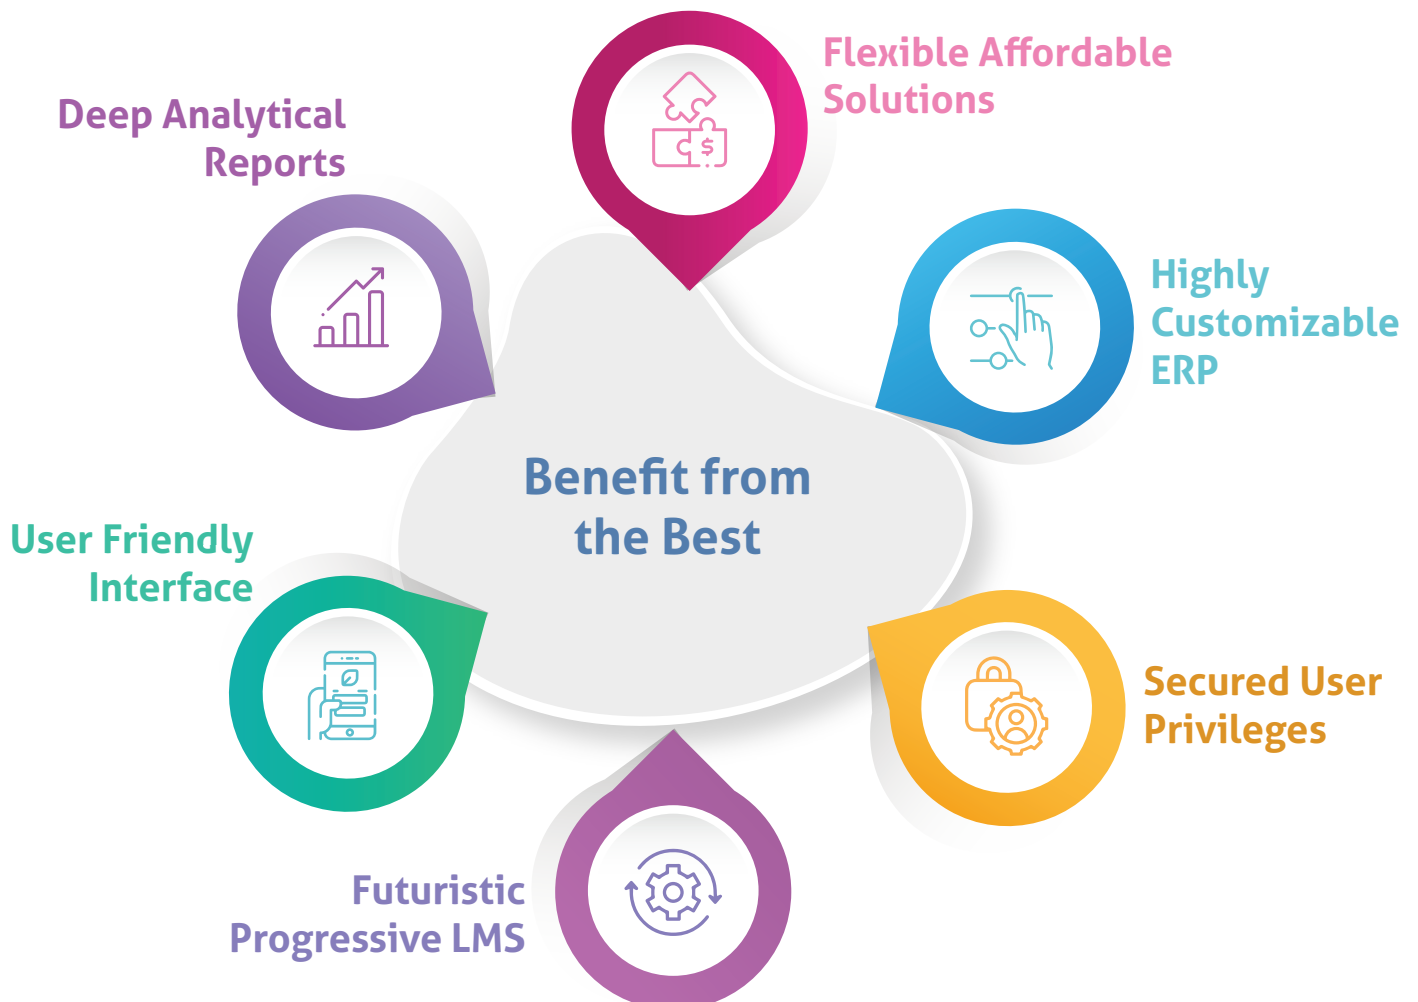

Learning Made Comprehensive

We offer powerful and out-of-the-box wide ranging content – covering K-12 across all forms of media like videos, graphics and text – to enhance students' engagement as well as absorption of learning material while promoting interest. We also provide curated assessments to help teachers.